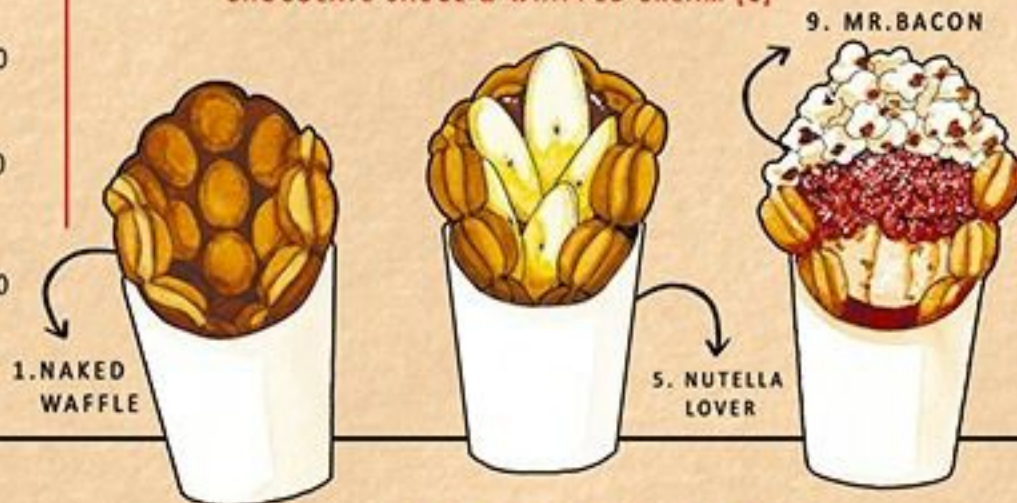

!!!
ALL
OUR WAFFLES ARE
GLUTEN FREE!

WAFFLES

CLASSICS

1. NAKED WAFFLE 6.90
  L. [G&LF] PLAIN BUBBLE WAFFLE
2. CHEDDAR WAFFLE 7.90
  L. [G&LF] BUBBLE WAFFLE WITH CHEDDAR CHEESE
3. BUBBLE WAFFLE + 1 SPREAD 9.00
  L. [G] NUTELLA, HOMEMADE PEANUT BUTTER OR STRAWBERRY JAM
4. CLASSIC 9.90
  L. [G&LF] BUBBLE WAFFLE, STRAWBERRY JAM & WHIPPED CREAM [L]
5. NUTELLA LOVER 9.90
  L. [G&LF] BUBBLE WAFFLE, NUTELLA & BANANA
6. MR.MELLOW 10.00
  L. [G&LF] BUBBLE WAFFLE, NUTELLA, MARSHMALLOWS & WHIPPED CREAM [L]
7. MISS RIO 10.00
  L. [G&LF] BUBBLE WAFFLE, KIWI, CANTALOUPE MELON, MANGO SAUCE & WHIPPED CREAM [L]

ICE CREAM COMBOS

8. MADAME BERRY 11.00
  L. [G&LL] BUBBLE WAFFLE, VANILLA ICE CREAM, STRAWBERRY SAUCE & WHIPPED CREAM [L]
9. MR.BACON..... 11.00
  L. [G&LL] BUBBLE WAFFLE, DAIM ICE CREAM, BACON, POPCORN, SALTY CARAMEL SAUCE & WHIPPED CREAM [L]
10. O.D.D (OREO DAY DREAM) 11.00
  L. BUBBLE WAFFLE, OREO ICE CREAM, OREO COOKIES, CHOCOLATE SAUCE & WHIPPED CREAM [L]